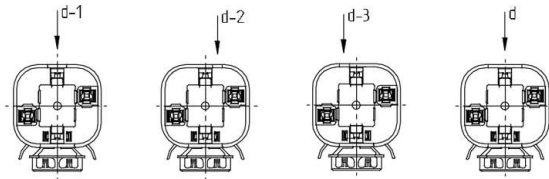

 Create pdf

Lampholders for compact fluorescent lamps

26.745.1731

G24 / GX24

colour	pkg.	wt.	part no.
white	250	11 g	26.745.1731.50

Key: d-3 (26 / 32 Watt)

Approval: additional cULus

For lamps TC-D, TC-T

Snap in foot 10 x 20 mm

Housing: PBT

- Please note the base diameter (max. \varnothing 61 mm) for lamps with base GX24.
- If required snap in foot 26.745.-404.50 can be supplied separately.

T 140		 0.5 - 1.0 mm ²	 18 AWG 0.5 - 1.0 mm ²	 0.6 - 1.0 mm
-------	---	--	--	---