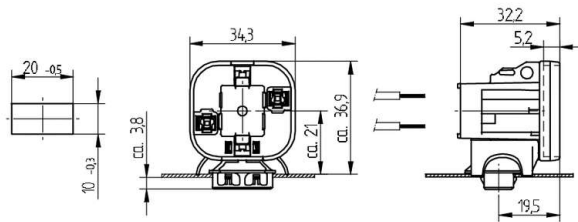

 Create pdf

Lampholders for compact fluorescent lamps

26.745.1731

G24 / GX24

colour	pkg.	wt.	part no.
white	250	11 g	26.745.1731.50

Key: d-3 (26 / 32 Watt)

Approval: additional cULus

For lamps TC-D, TC-T

Snap in foot 10 x 20 mm

Housing: PBT

- Please note the base diameter (max. \varnothing 61 mm) for lamps with base GX24.
- If required snap in foot 26.745.-404.50 can be supplied separately.

T 140		 0.5 - 1.0 mm ²	 18 AWG 0.5 - 1.0 mm ²	 0.6 - 1.0 mm
-------	---	--	--	---